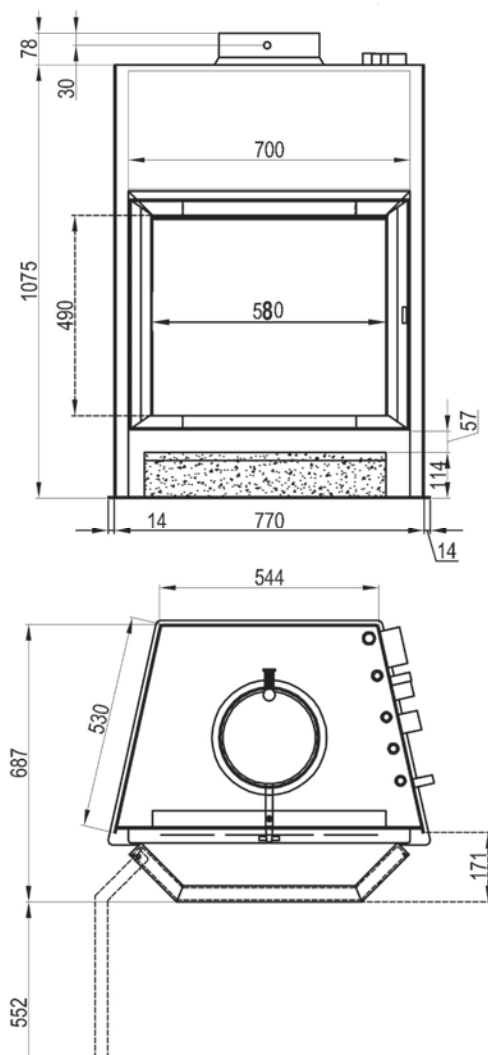

Data sheet KKH 25 with prism/oriel front door

All fire-place boilers are delivered with adjustable feet at a value of 230 mm - 300 mm. (M24)

The indicated technical dimensions are subject to tolerances caused by production.

General German build-up-obvious permission with the number Z-43.11-195.

A product of Normatherm Stahlheizkesselbau Germany.

Water-bearing chimney inserts

| Type | British thermal units | | | | | | |
|-------------------------------------|-----------------------|--------|--------|---------|---------|---------|-------|
| | KKH 15 | KKH 20 | KKH 25 | KKH 30 | KKH 40 | KKH 45 | |
| | 52 BTU | 68 BTU | 85 BTU | 102 BTU | 136 BTU | 152 BTU | |
| Rated output with coal, water-sided | BTU | 61 | 71 | 78 | 102 | 129 | 143 |
| Rated output with wood, water-sided | BTU | 49,1 | 58,9 | 72,9 | 91,0 | 124,7 | 142,5 |
| Radiating power, wood, closed | BTU | 4,1 | 6,5 | 11,2 | 6,8 | 12,9 | 13,6 |
| Watervolume | Liter | 120 | 130 | 140 | 150 | 220 | 245 |
| Heating surface | sq ft | 24,2 | 27,7 | 28,8 | 37,4 | 42,5 | 50,9 |
| weight chimney insert, not packed | lb | 319,6 | 352,7 | 396,8 | 462,9 | 551,1 | 639,3 |