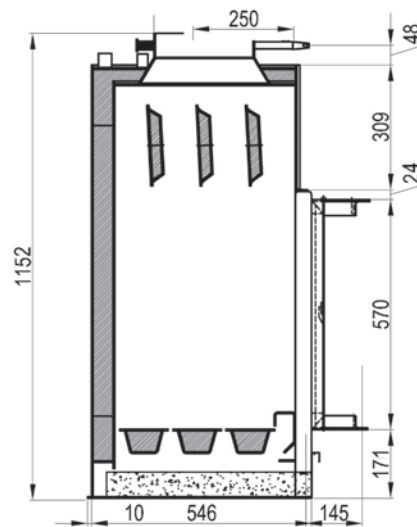

Data sheet KKH 25 with prism/oriel front door

All fire-place boilers are delivered with adjustable feet at a value of 230 mm - 300 mm. (M24)

The indicated technical dimensions are subject to tolerances caused by production.

General German build-up-obvious permission with the number Z-43.11-195.

A product of Normatherm Stahlheizkesselbau Germany.

Water-bearing chimney inserts

| Type | British thermal units | | | | | | |
|-------------------------------------|-----------------------|--------|--------|---------|---------|---------|-------|
| | KKH 15 | KKH 20 | KKH 25 | KKH 30 | KKH 40 | KKH 45 | |
| | 52 BTU | 68 BTU | 85 BTU | 102 BTU | 136 BTU | 152 BTU | |
| Rated output with coal, water-sided | BTU | 61 | 71 | 78 | 102 | 129 | 143 |
| Rated output with wood, water-sided | BTU | 49,1 | 58,9 | 72,9 | 91,0 | 124,7 | 142,5 |
| Radiating power, wood, closed | BTU | 4,1 | 6,5 | 11,2 | 6,8 | 12,9 | 13,6 |
| Watervolume | Liter | 120 | 130 | 140 | 150 | 220 | 245 |
| Heating surface | sq ft | 24,2 | 27,7 | 28,8 | 37,4 | 42,5 | 50,9 |
| weight chimney insert, not packed | lb | 319,6 | 352,7 | 396,8 | 462,9 | 551,1 | 639,3 |